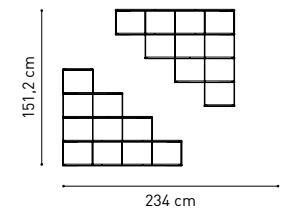

The Krossing system is composed by shelves and tubes in anodized aluminum or painted white, is designed to accommodate a large number of books (but also CDs, DVDs, bottles, etc..) in a small space: 15 cm. You can compose regular shapes (squares and / or rectangles) from a minimum width of 34 cm to a maximum of 200 cm, or you can draw creative forms, letters of the alphabet, always minimum width 34 to width and infinite height.

TUBETTI / TUBES

- 4,5 cm → da abbinare a ripiano fresato porta bicchieri - to match with shelf for glasses
- 15 cm → CDs - Bicchieri / Glasses
- 20 cm → DVDs
- 25 cm → Libri / Books
- 33 cm → Bottiglie / Bottles

CAPACITA' / CAPACITY:

32 CDs

22 DVDs

16 Libri* / Books*

*Libri di circa 200 pag.
*Books of 200 pages

3 Bottiglie / Bottles

PORTATA / LOAD CAPACITY:

ISPIRAZIONI / INSPIRATION:

INGOMBRO / OVERALL DIMENSIONS:

Esempio calcolo ingombro totale / How to calculate the total overall