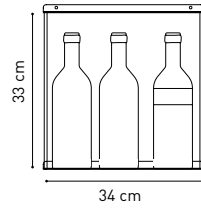

The Krossing system is composed by shelves and tubes in anodized aluminum or painted white, is designed to accommodate a large number of books (but also CDs, DVDs, bottles, etc..) in a small space: 15 cm. You can compose regular shapes (squares and / or rectangles) from a minimum width of 34 cm to a maximum of 200 cm, or you can draw creative forms, letters of the alphabet, always minimum width 34 to width and infinite height.

TUBETTI / TUBES

- 4,5 cm → da abbinare a ripiano fresato porta bicchieri - to match with shelf for glasses
- 15 cm → CDs - Bicchieri / Glasses
- 20 cm → DVDs
- 25 cm → Libri / Books
- 33 cm → Bottiglie / Bottles

CAPACITA' / CAPACITY:

32 CDs

22 DVDs

16 Libri* / Books*

*Libri di circa 200 pag.
*Books of 200 pages

3 Bottiglie / Bottles

PORTATA / LOAD CAPACITY:

ISPIRAZIONI / INSPIRATION:

INGOMBRO / OVERALL DIMENSIONS:

Esempio calcolo ingombro totale / How to calculate the total overall