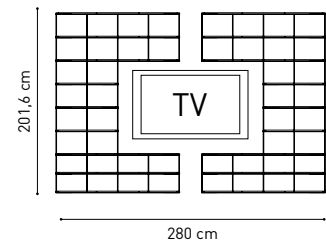

The Krossing system is composed by shelves and tubes in anodized aluminum or painted white, is designed to accommodate a large number of books (but also CDs, DVDs, bottles, etc..) in a small space: 15 cm. You can compose regular shapes (squares and / or rectangles) from a minimum width of 34 cm to a maximum of 200 cm, or you can draw creative forms, letters of the alphabet, always minimum width 34 to width and infinite height.

TUBETTI / TUBES

- 4,5 cm → da abbinare a ripiano fresato porta bicchieri - to match with shelf for glasses
- 15 cm → CDs - Bicchieri / Glasses
- 20 cm → DVDs
- 25 cm → Libri / Books
- 33 cm → Bottiglie / Bottles

CAPACITA' / CAPACITY:

32 CDs

22 DVDs

16 Libri* / Books*

*Libri di circa 200 pag.
*Books of 200 pages

3 Bottiglie / Bottles

PORTATA / LOAD CAPACITY:

ISPIRAZIONI / INSPIRATION:

INGOMBRO / OVERALL DIMENSIONS:

Esempio calcolo ingombro totale / How to calculate the total overall